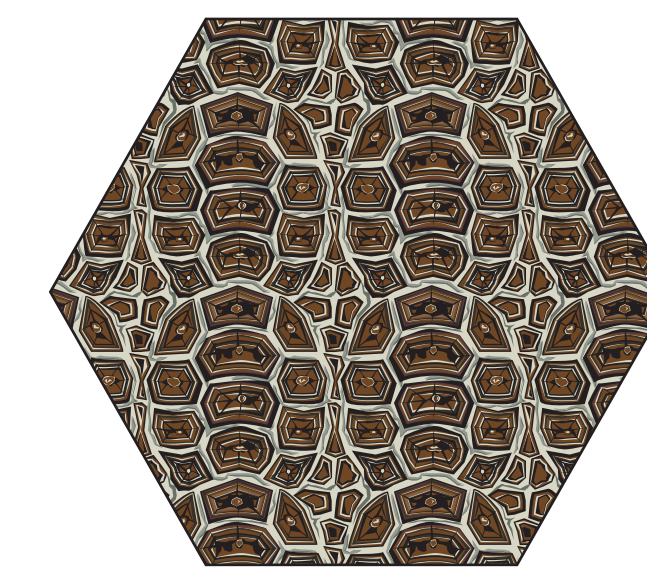

Rain Garden: Shade

The Watershed Center
 GRAND TRAVERSE BAY
 13272 S. West Bay Shore Drive
 Traverse City, MI 49684
 231.935.1514
 www.gtbay.org

Cardinal Flower-*Lobelia Cardinalis*

Turtlehead-*Chelone Glabra*

Cinnamon Fern-*Osmunda Cinnamomea*

Jack-in-the-Pulpit-*Arisaena Triphyllum*

Garden Design Provided by
 Antrim Conservation District
 4770 Stover Road, Bellaire, MI 49615
 231.533.8363